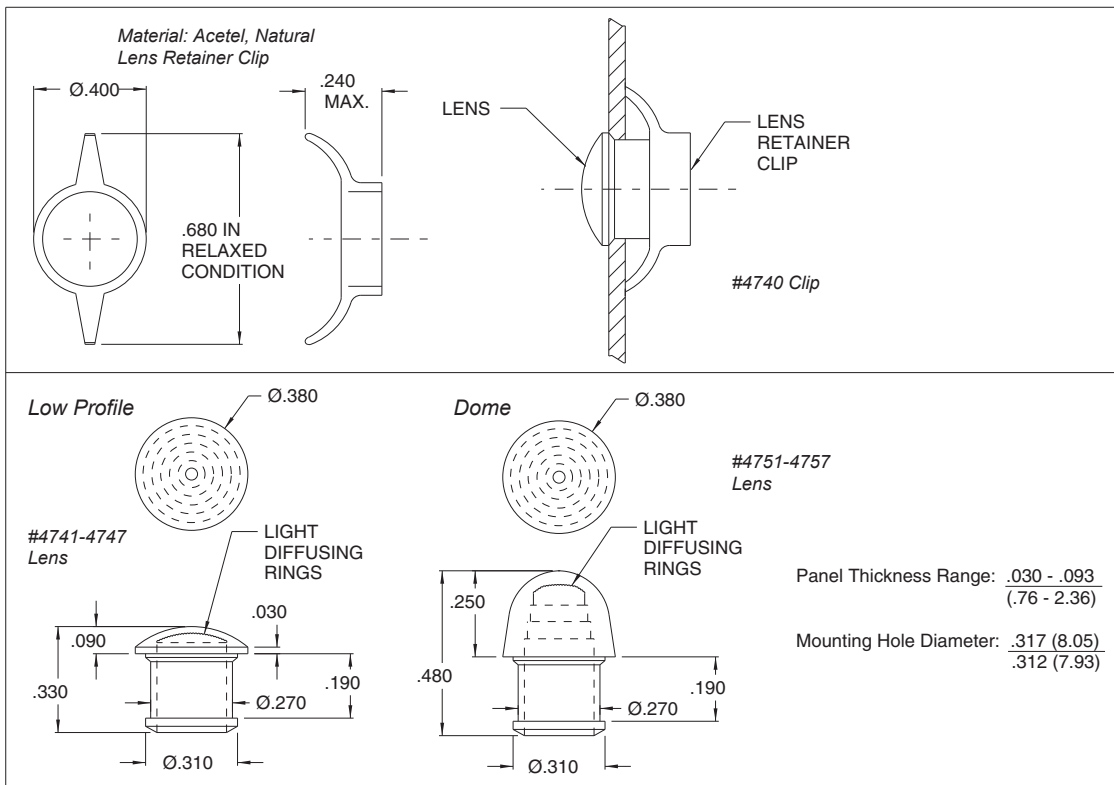

#### Series 4740, 4750 Lenses

Mounting: Rear snap-on to lens models 4741, 4751. Will snapfit into .030-.093 thick panel in a .312-.317 mounting hole.

Lens: Polycarbonate

Clip: Natural acetal

Note: Order model 4740 lens retainer clip and appropriate lens separately.

Lens Color	Low Profile Model No.	Dome Model No.
Red	4741	4751
Clear	4742	4752
Amber	4743	-
White	4744	-
Green	4745	4755
Blue	4746	-
Yellow	4747	-

## Outline Dimensions

All dimensions are in inches.